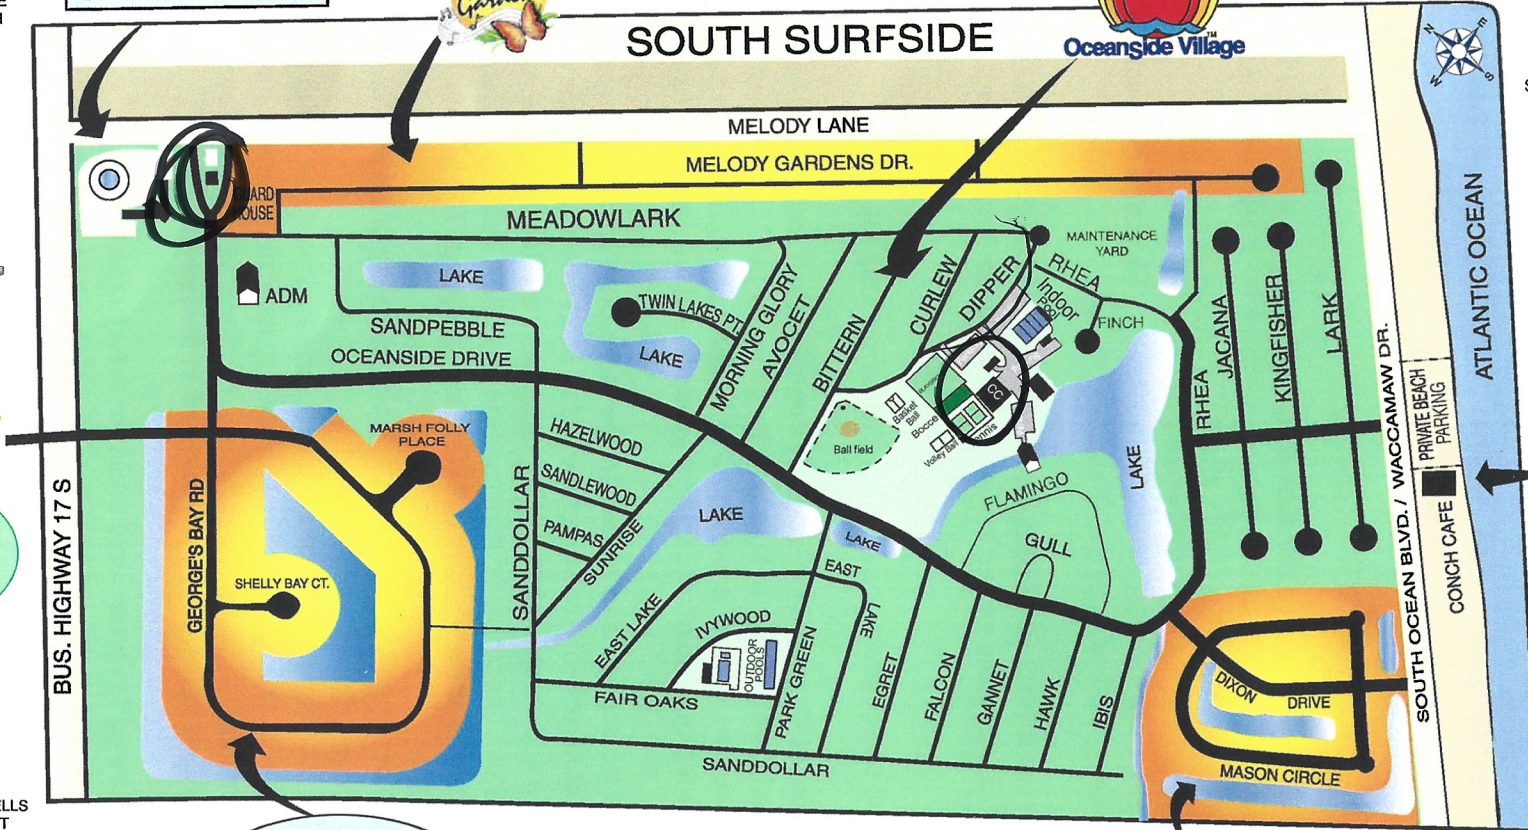

Oceanside Village

↑ MYRTLE BEACH

SOUTH SURFSIDE

Oceanside Village

↑ SURFSIDE BEACH

BUS. HIGHWAY 17 S

↓ MURRELLS INLET

↑ OCEANFRONT DINING

↓ GARDEN CITY BEACH

Open All Sundays

For Rental or Sales Information call

843-650-9274 or 800-845-6706